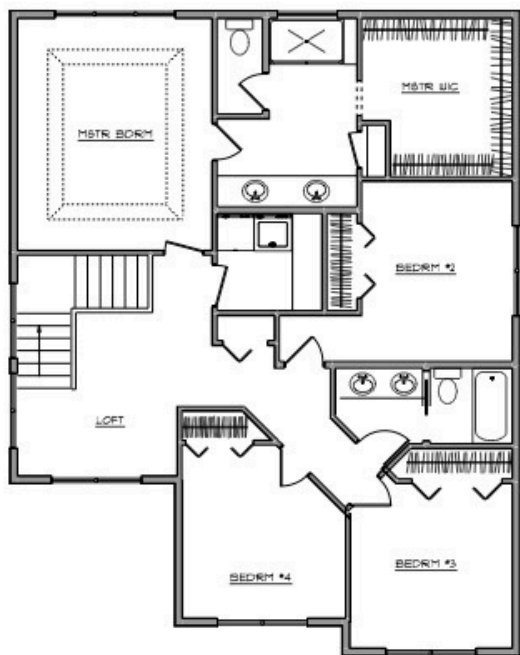

 4 BDRM
  2.5 BATH
  2249 SQFT

PROPERTY FEATURES

- Luxury Vinyl Flooring
- Quartz Countertops
- Stainless Steel Appliances
- Designer Cabinetry

Crafted with Elegance for Everyday Living

907-727-6424

MICHE.MERITHOMESAK@GMAIL.COM