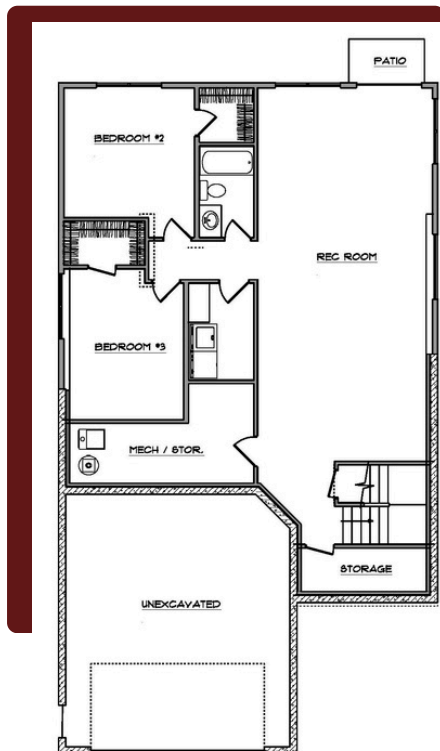

THE MODERN *Pine Ridge*

Located in the NEW Sonoma Glen at Westpark Subdivision with lots of greenbelts, double sidewalks and tree lined streets.

Close to schools, parks, shopping & minutes from the airport.

Moments outside your front door is Kincaid Park with groomed X-Country skiing trails and enjoy the only Sand Dunes in Anchorage.

 4 BDRM
  3 BATH
  2878 SQFT

PROPERTY FEATURES

- Luxury Vinyl Flooring
- Quartz Countertops
- Stainless Steel Appliances
- Designer Cabinetry