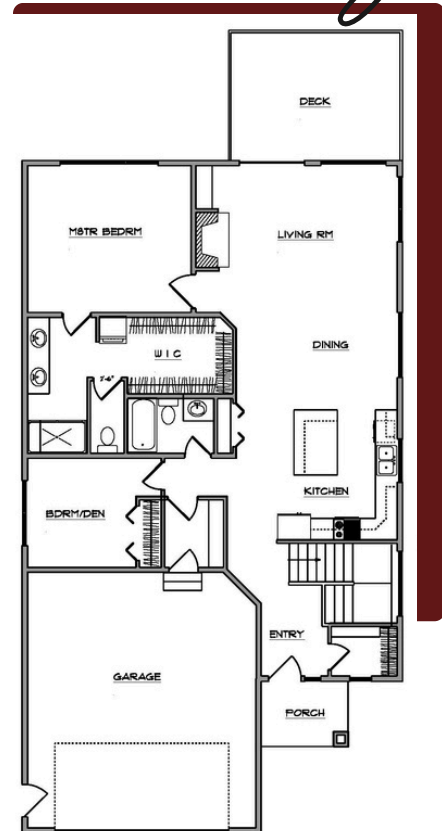

THE MODERN *Pine Ridge*

Located in the NEW Sonoma Glen at Westpark Subdivision with lots of greenbelts, double sidewalks and tree lined streets.

Close to schools, parks, shopping & minutes from the airport.

Moments outside your front door is Kincaid Park with groomed X-Country skiing trails and enjoy the only Sand Dunes in Anchorage.

 4 BDRM
  3 BATH
  2878 SQFT

PROPERTY FEATURES

- Luxury Vinyl Flooring
- Quartz Countertops
- Stainless Steel Appliances
- Designer Cabinetry